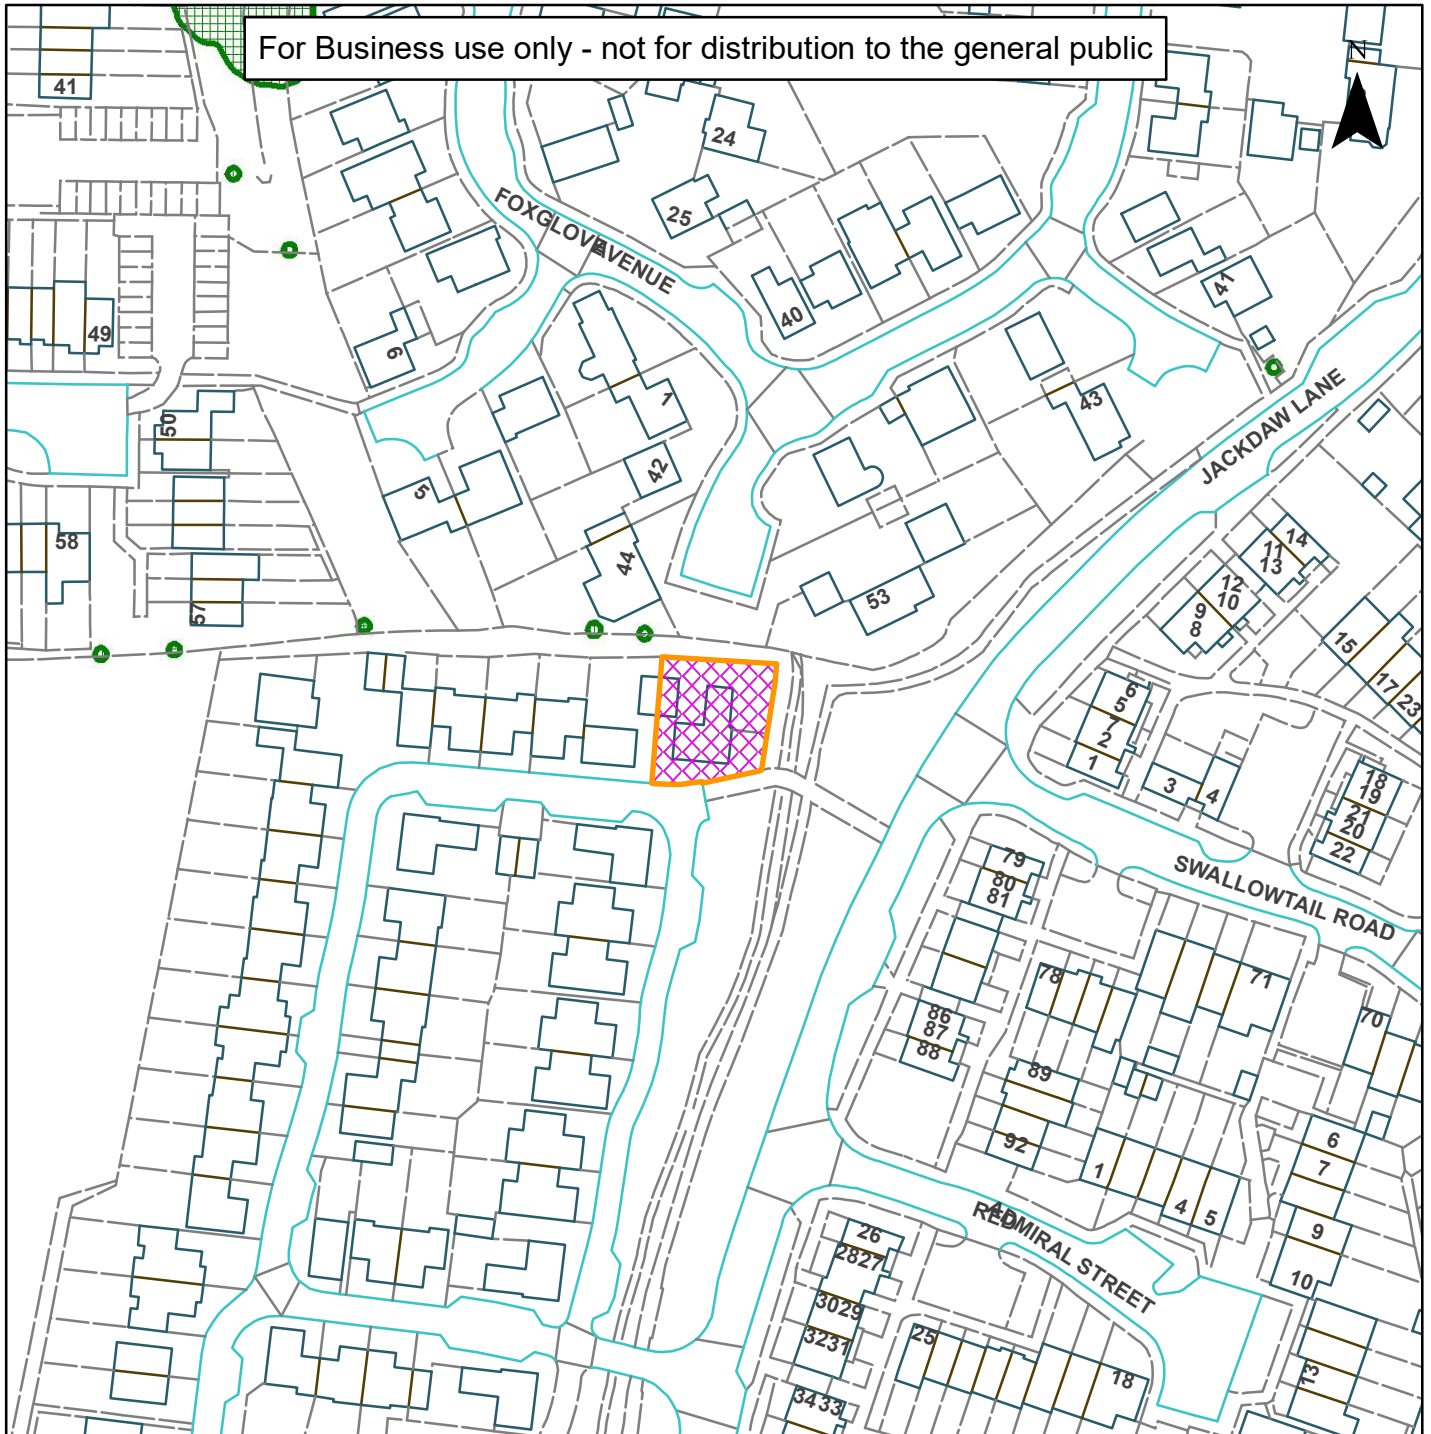

10) DC/21/2474

Horsham District Council

81 Tern Avenue, Horsham, West Sussex, RH12 5AT

For Business use only - not for distribution to the general public

Scale: 1:1,250

Reproduced by permission of Ordnance Survey map on behalf of HMSO. © Crown copyright and database rights (2019). Ordnance Survey Licence.100023865